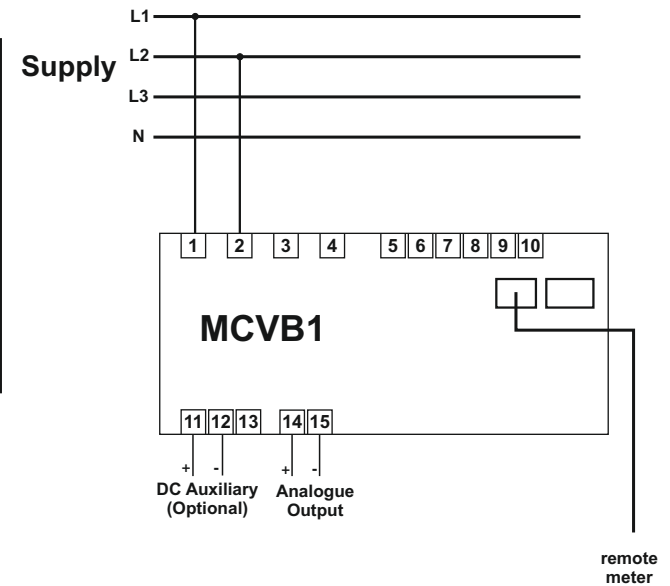

MCV Terminal	MCVB1 Terminal
17	1
19	2
22	DC aux: 11; AC aux: N/C
24	DC aux: 12; AC aux: N/C
29	15
30	14

Megacon International - Norway - UK - Denmark

www.megacon.com

Terminal connection changes:
MCV with single part connectors to new style MCVB1 with two part connectors.

MTD MCVB1 T-B

Drawn:

Checked:

AN